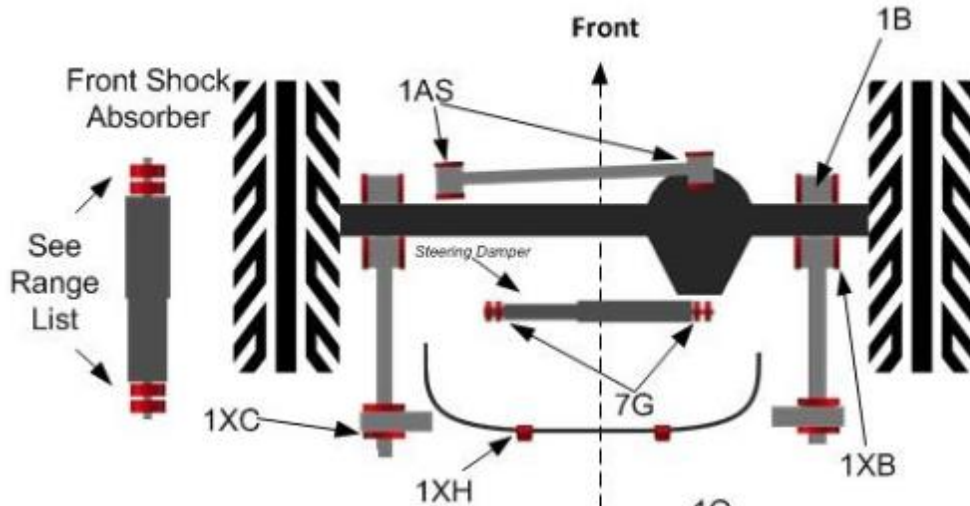

Polybush®

SUSPENSION BUSH KIT

DYNAMIC ORANGE KIT23

Range Rover P38a

Part Number: RA1338PBO

Front Suspension

Rear Suspension

QUALITY PARTS AND ACCESSORIES