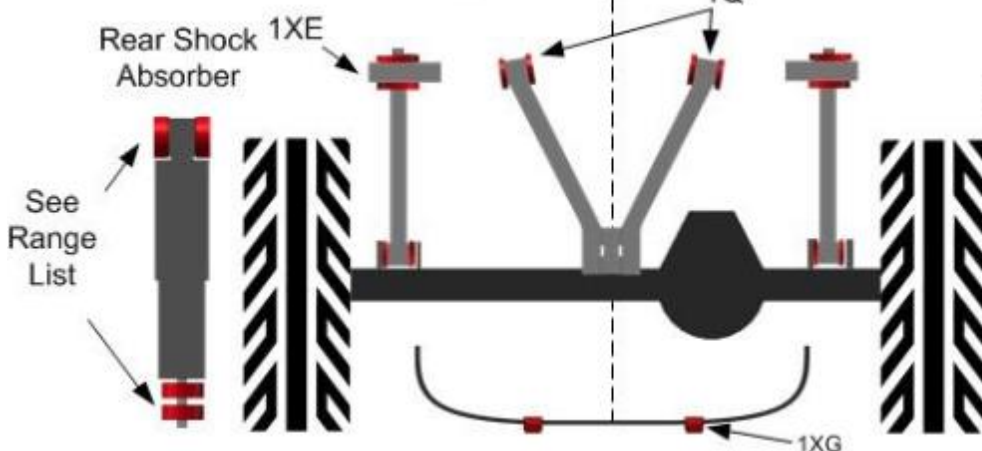

Polybush®

SUSPENSION BUSH KIT

DYNAMIC ORANGE KIT23

Range Rover P38a

Part Number: RA1338PBO

Front Suspension

Rear Suspension

QUALITY PARTS AND ACCESSORIES